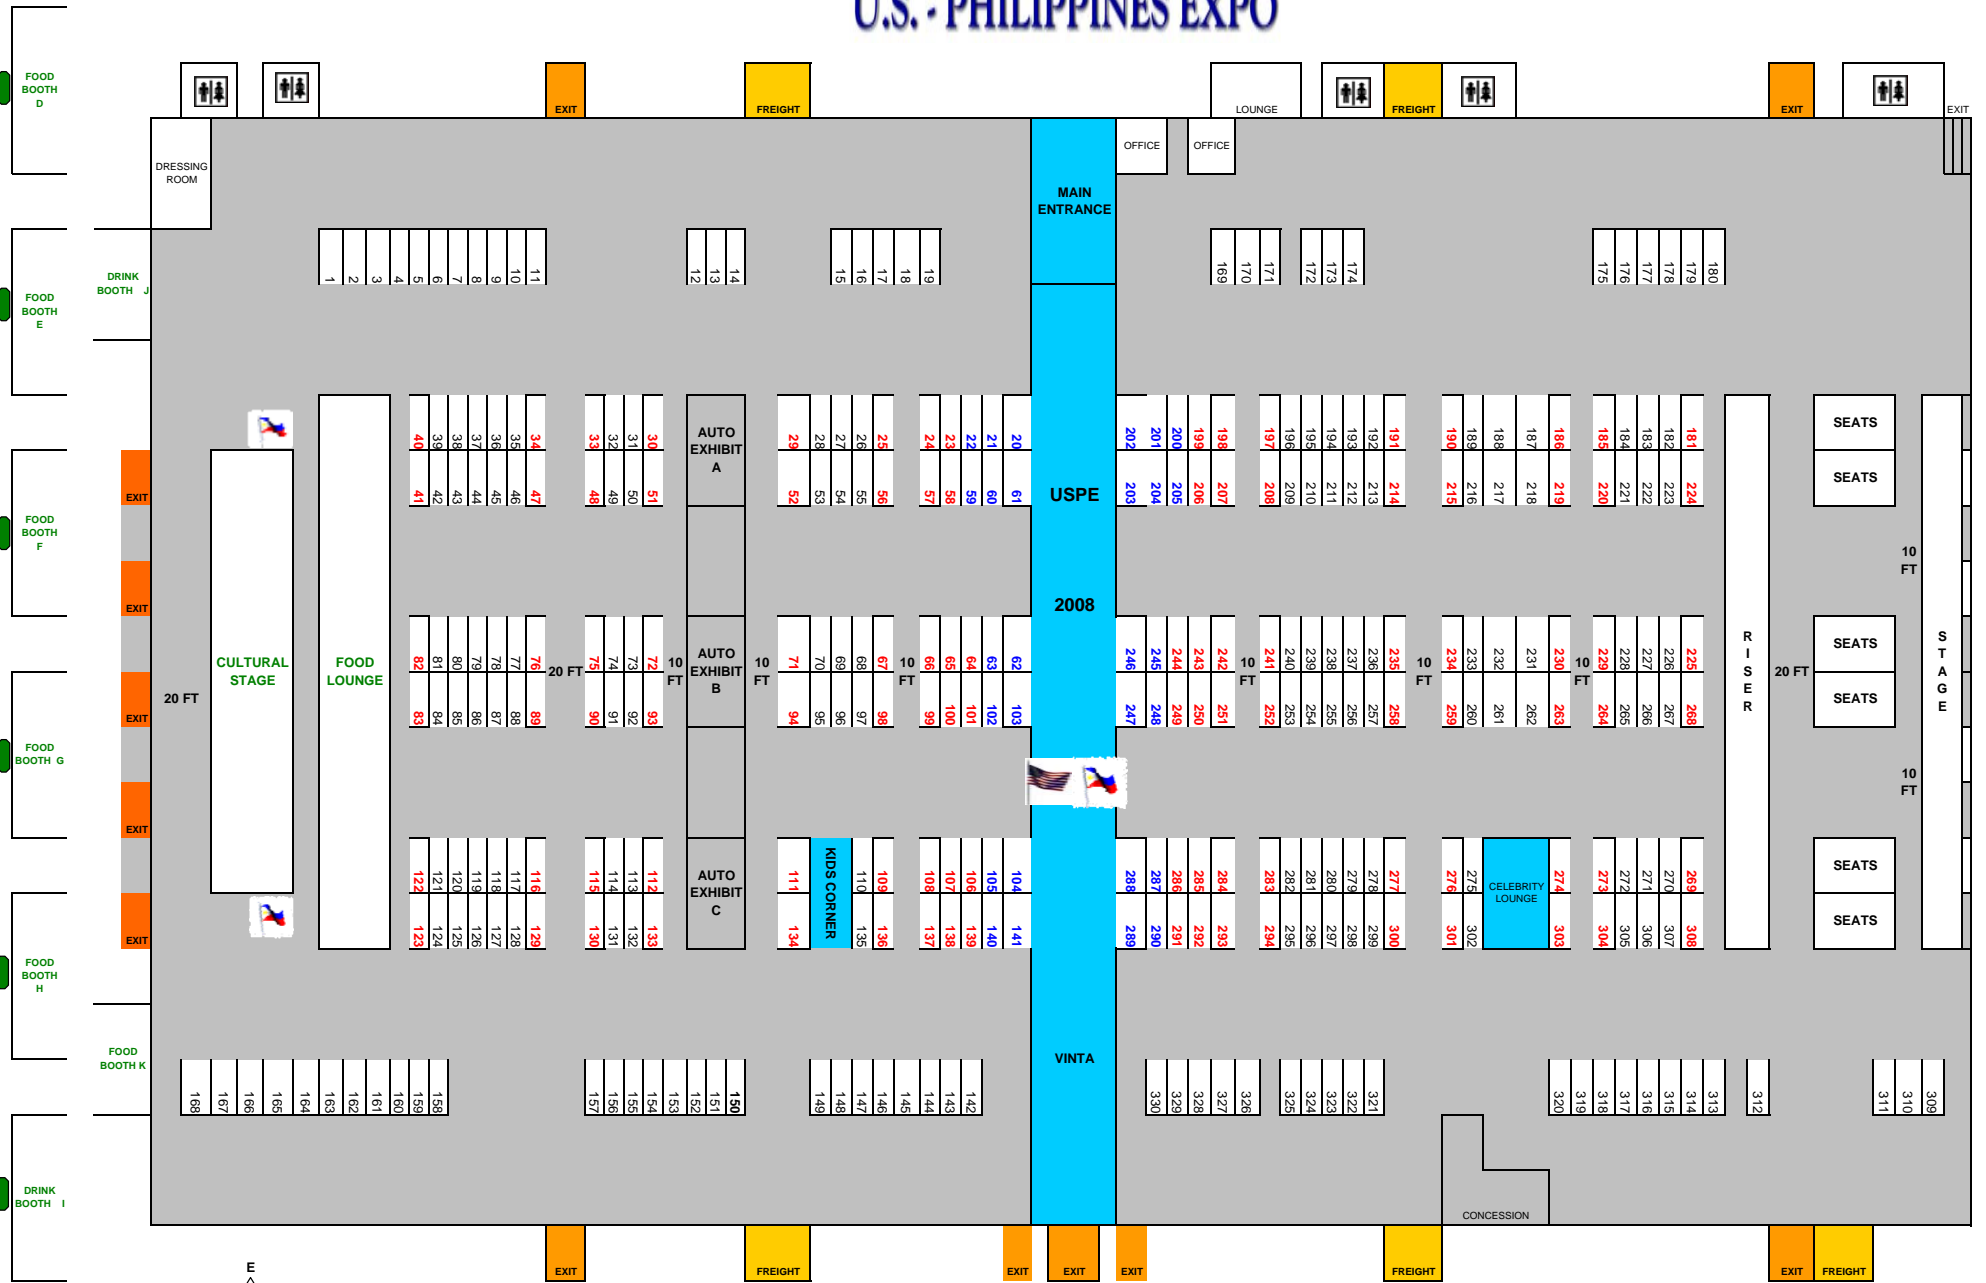

# U.S. - PHILIPPINES EXPO

R.P.A.G.E., Inc.  
 Organizers of the  
 U.S.-PHILIPPINES EXPO  
 24325 CRENSHAW BLVD., #123 TORRANCE, CA 90505  
 TEL: (310) 561-8474 • FAX: (310) 561-8448 • WWW.R-PAGE.COM  
 MEMBER: NATIONAL ASSOCIATION OF CONSUMER SHOWS